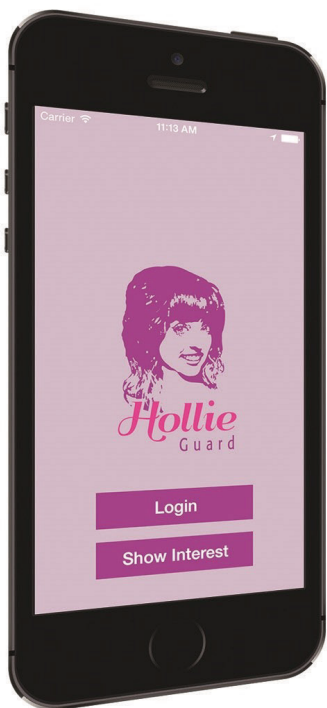

Introducing Hollie Guard

Your new personal safety app

www.hollieguard.com

Hollie Guard turns your smartphone into an advanced personal safety device at the touch of a button.

In danger? A simple shake or tap activates Hollie Guard. Your location, along with audio/video evidence, is automatically sent to your emergency contact. A second shake sends out a high pitched alarm and the flash starts to strobe, in order to attract maximum attention.

Hollie Guard

Safety & Security

Hollie Guard transforms smartphones into personal safety devices. Hollie Guard works on all major operating systems, so no new devices are required.

3 Alarm Profiles

Users can pick the alarm profile appropriate for their situation: stealth, personal, and deterrent.

Journey

Journey ensures safe travel by providing real-time updates as users move between two places.

Meeting

Meetings allow users to identify when they are going to a dangerous meeting. An alert is automatically created.